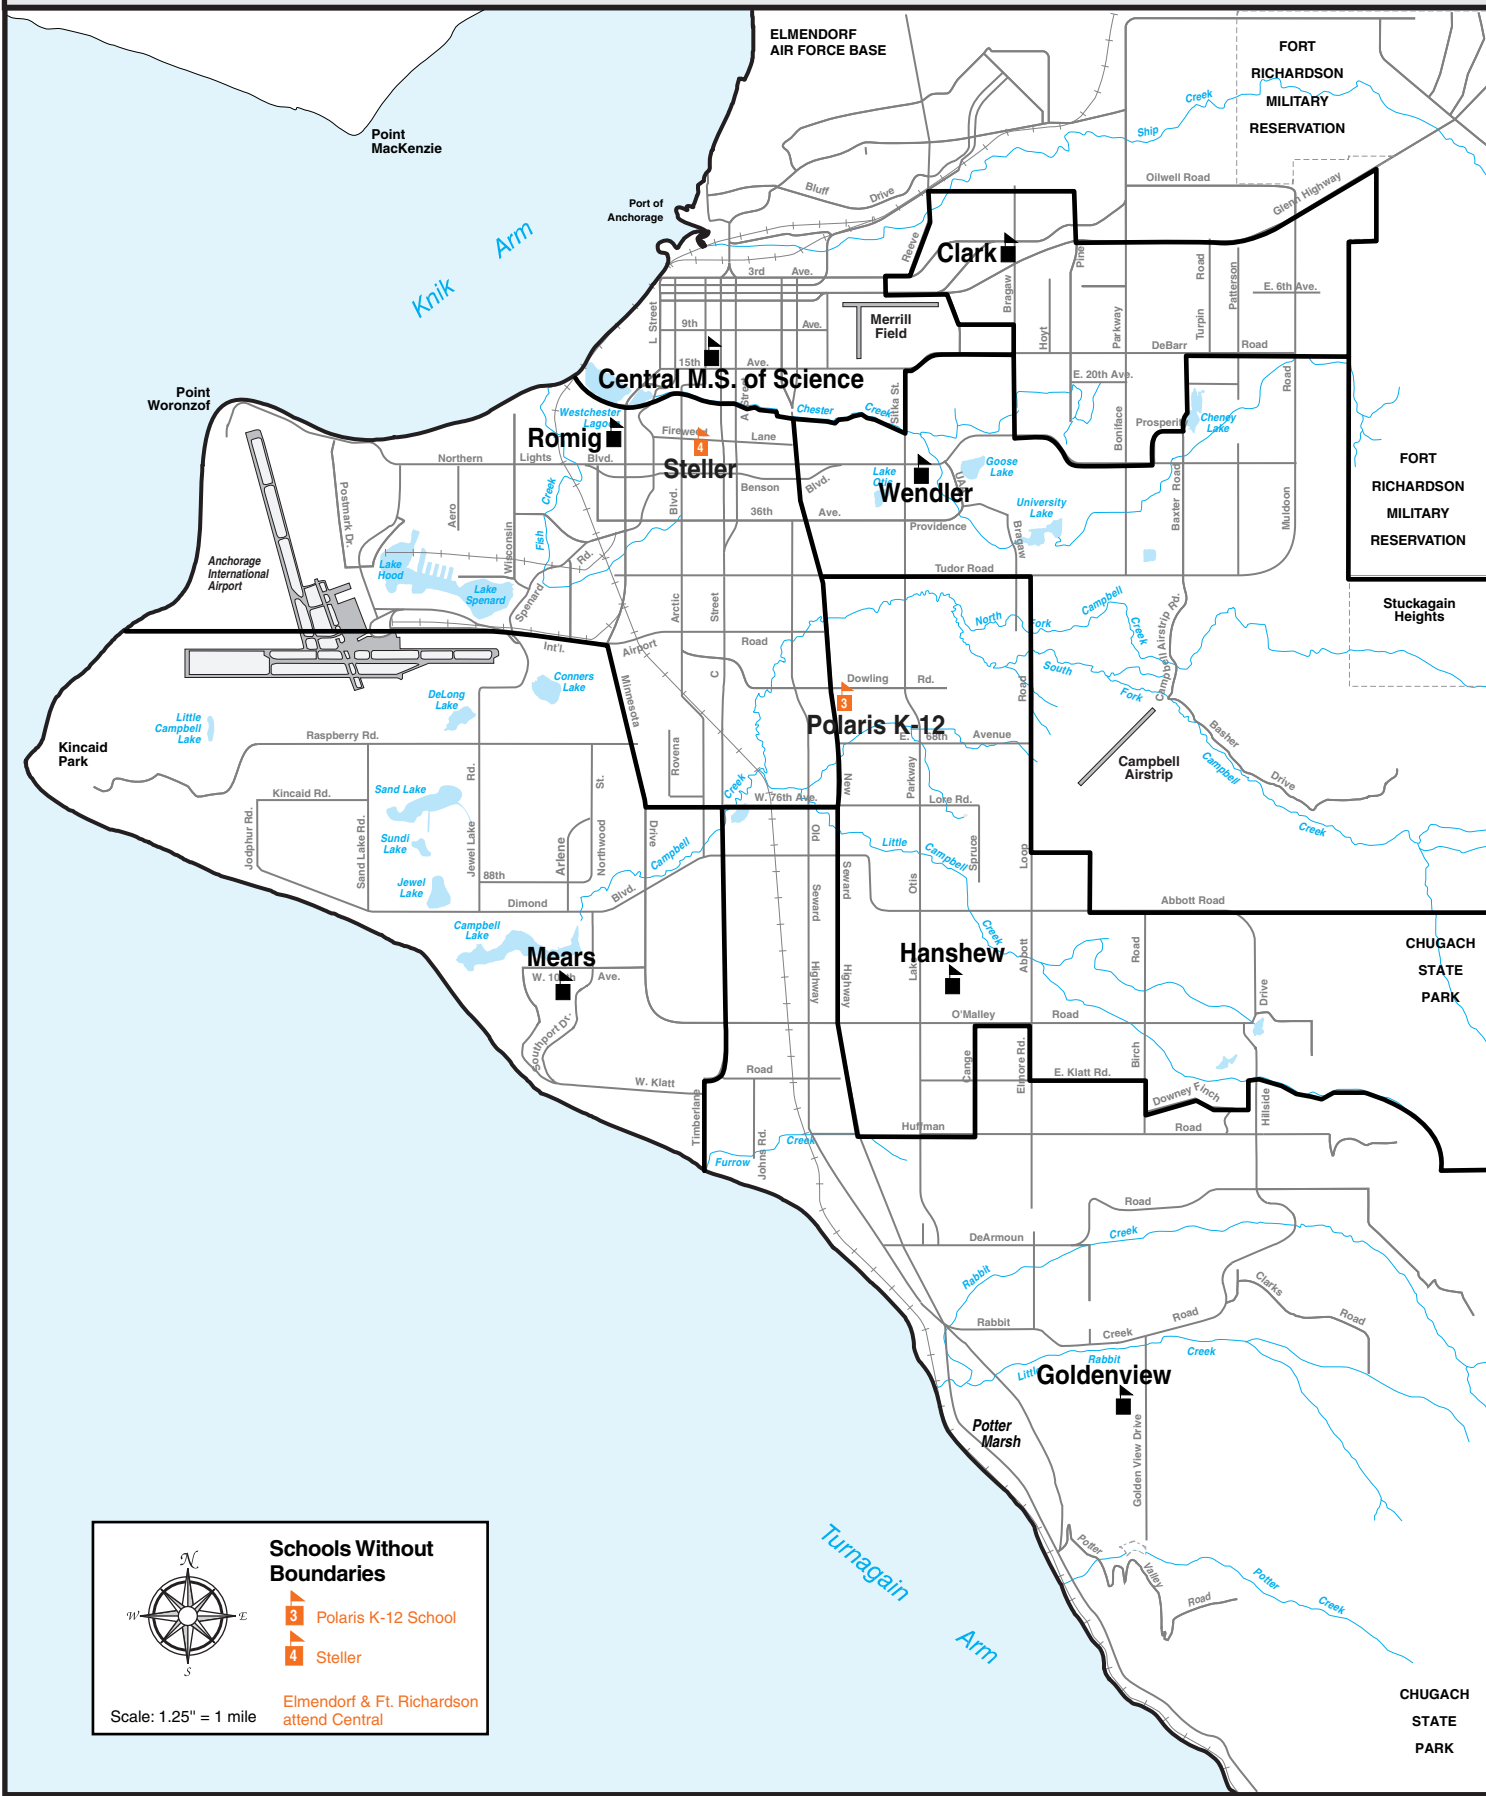

Anchorage School District Middle School Attendance Boundaries—Grades 7-8

Schools Without Boundaries

-  Polaris K-12 School
-  Steller

Elmendorf & Ft. Richardson attend Central

Scale: 1.25" = 1 mile