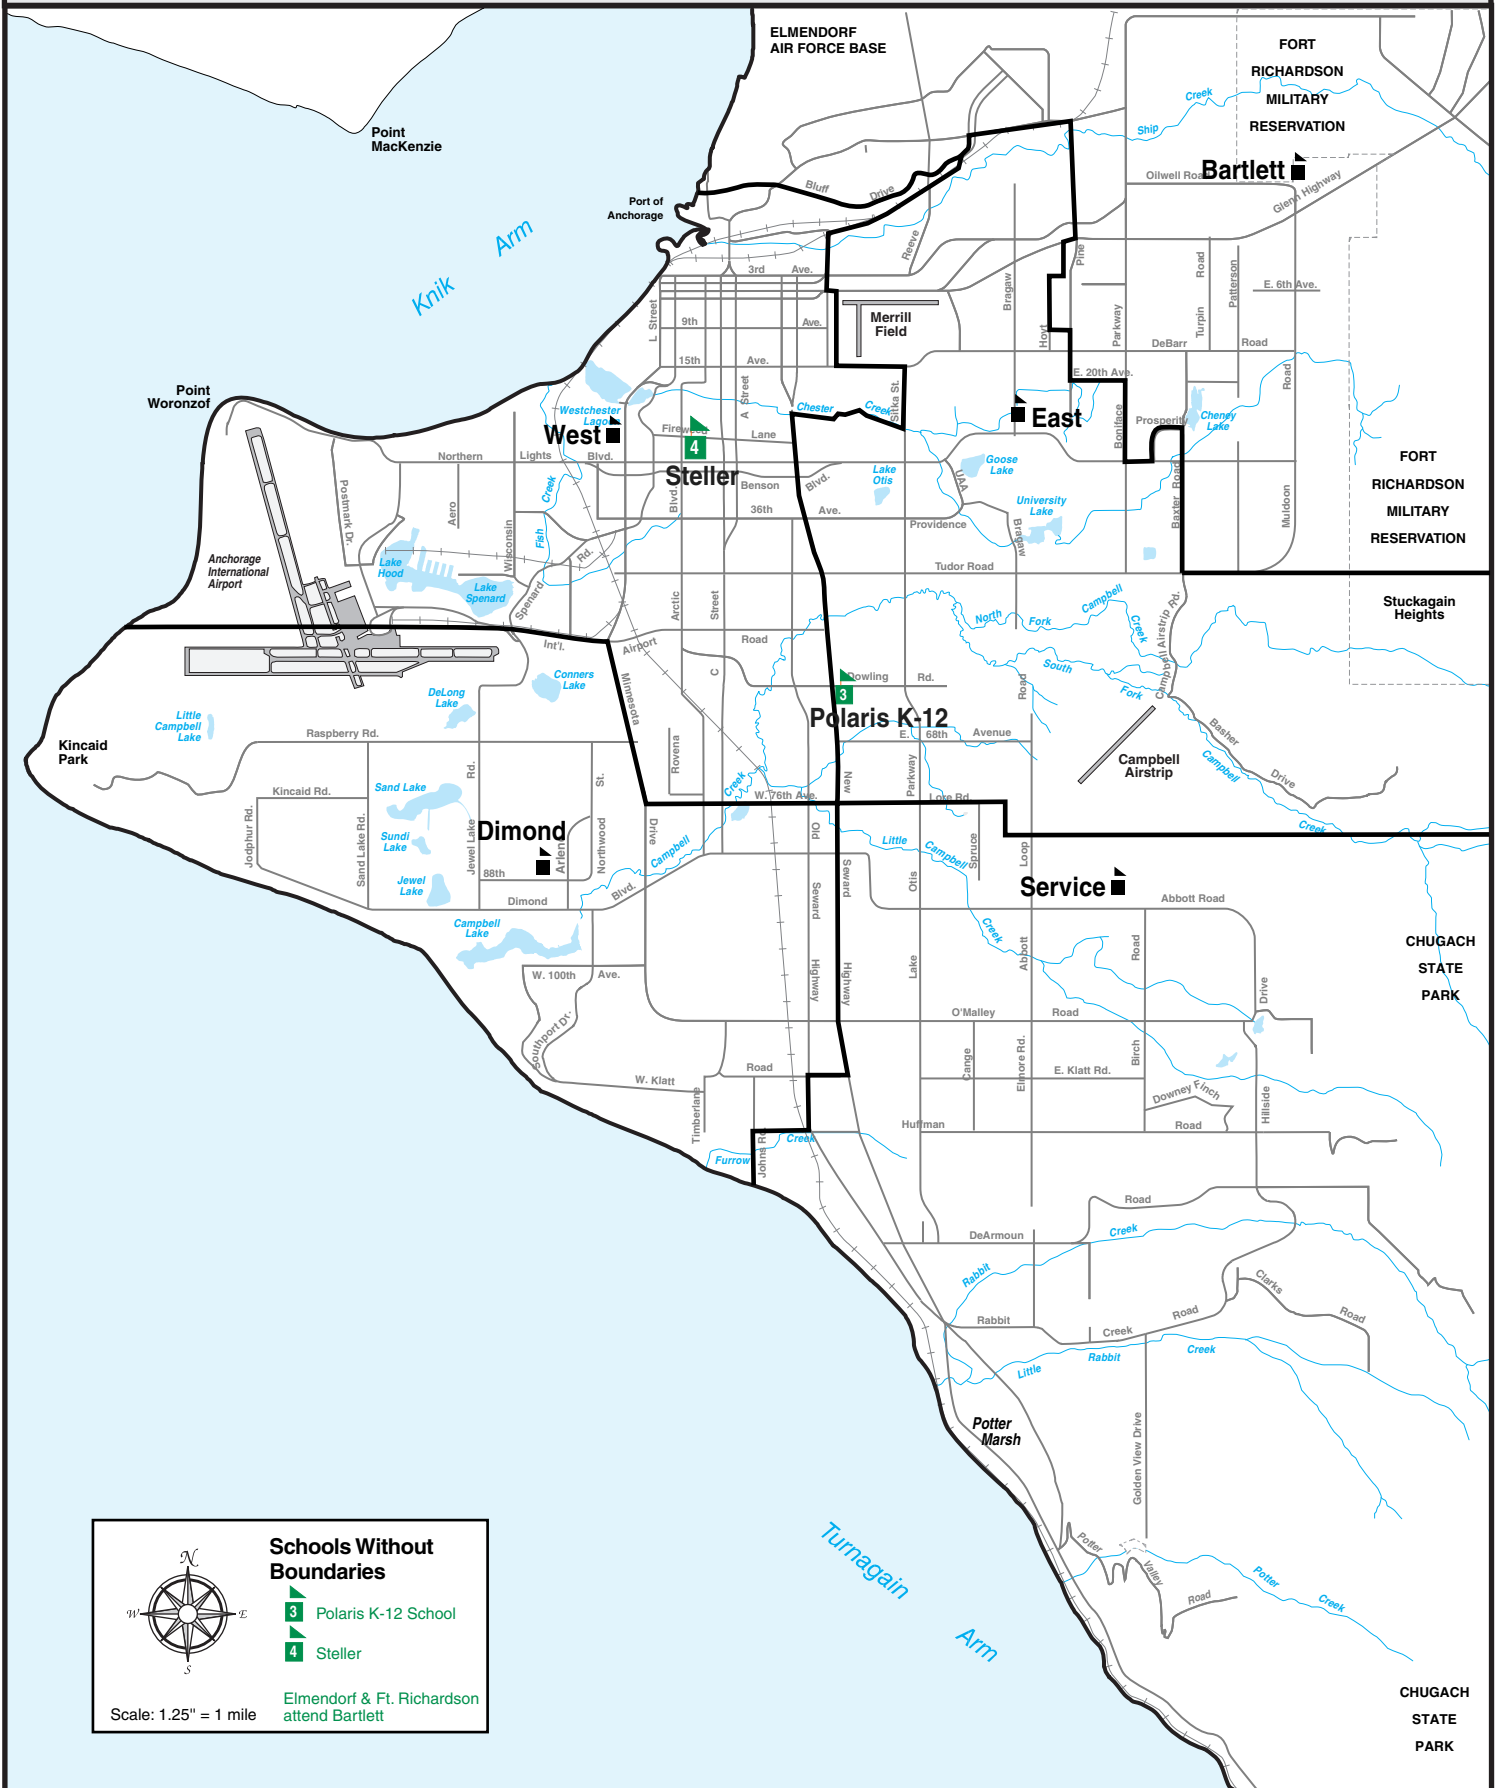

Anchorage School District Senior High Attendance Boundaries—Grades 9-12

Schools Without Boundaries

- 3 Polaris K-12 School
- 4 Steller

Elmendorf & Ft. Richardson attend Bartlett

Scale: 1.25" = 1 mile